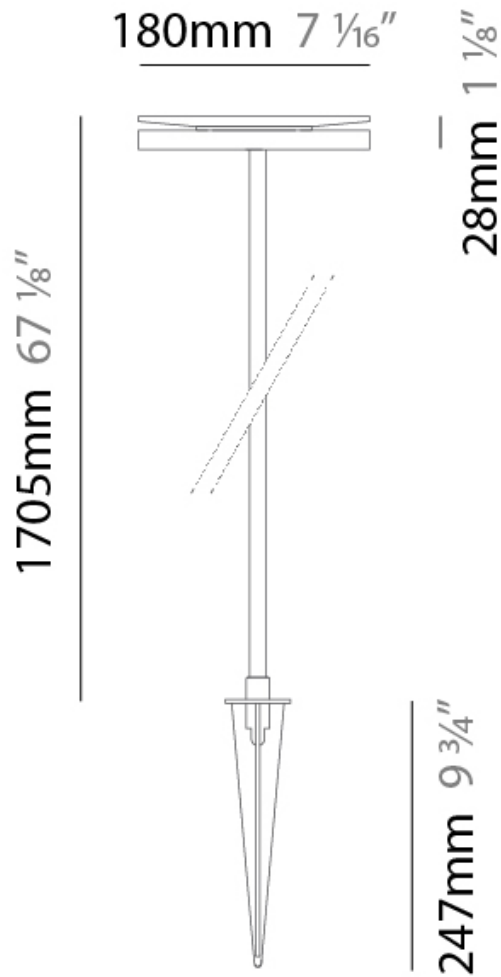

CHiodo POST

E9B235-

PROJECT	_____
TYPE	_____
SPECIFIER	_____
QUANTITY	_____
DATE	_____