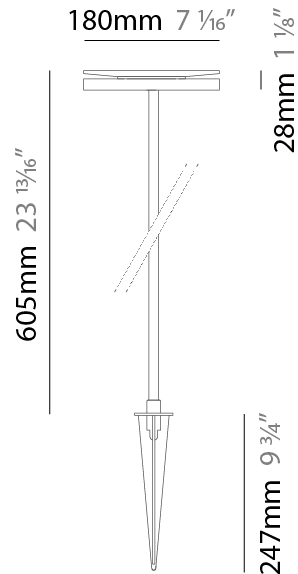

CHiodo POST

E9B233-

base number   Finish
Options

1. To build a product code in our configurator select the specify button on the base model # product page
2. To build a manual product code on this datasheet choose from the options listed below in blue font and add the suffix to the base model #

GENERAL

Series: Chiodo _____
Brand: Platek _____
Division: Exterior _____
Mounting Type: Post _____
Mounting Location: Above Ground _____
Subcategory: Bollard - Garden _____

PHYSICAL

Shape: Disc _____
Diameter (mm): 180 _____
Diameter (in): 7 1/16 _____
Height (mm): 605 _____
Height (in): 23 3/4 _____
Light Distribution: Omnidirectional _____
Weight (kg): 1.75 _____
Weight (lbs): 3.85 _____
Screws: No visible screws _____
Diffuser: Frosted Methacrylate _____
Fixture Finish: **BLK / COR** _____
Fixture Material: Aluminum _____
Upon Request: Finishes - White, Green Forest, Gray, Anthracite _____

ELECTRICAL

Lamp Type: LED _____
Input Wattage (W): 12.1 _____
Dimming: Non-Dimmable _____
Input Voltage (V): 120Vac Direct Line _____

LED

Color Temperature (°K): 3000 _____
Max. Delivered Lumen (lm): 595 _____
Nominal Lumen (lm): 710 _____
CRI: >80 CRI _____
Lamp Life (hrs): 60000 _____

OPTICAL

Optic°: 93 _____

RATINGS AND CERTIFICATIONS

Certified By: Certified for North American Standards _____
IP rating: IP65 _____
IK Rating: IK05 _____
Bug Rating: B0 U2 G0 _____
Upon Request: Higher Maximum Ambient Temperature _____